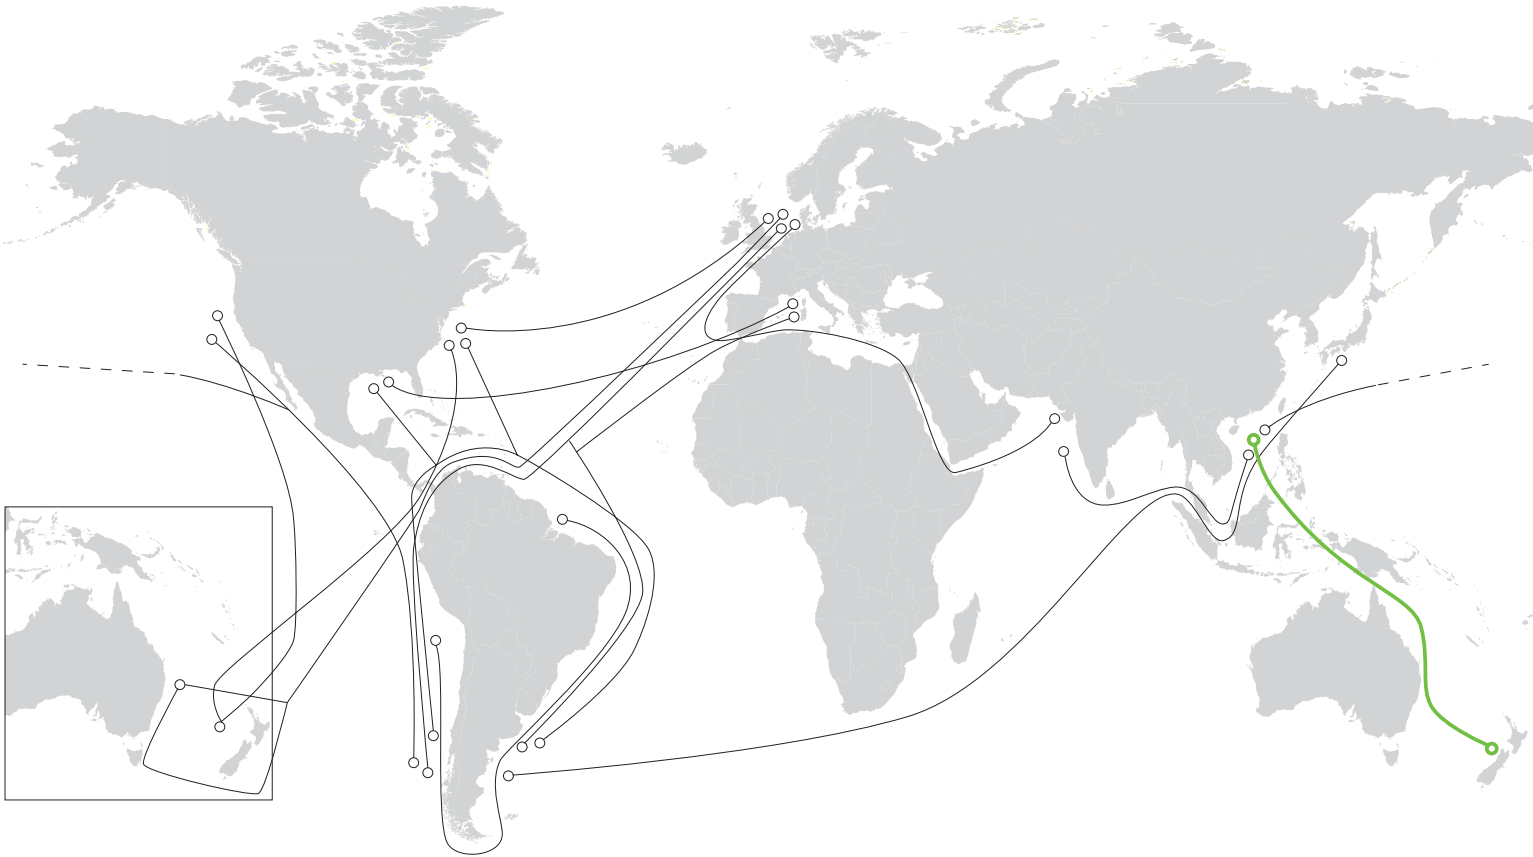

Asia – Australia / New Zealand

	Page
Asia – Australia SOUTHERN LOOP	
Australia – Asia SOUTHERN LOOP	130
Asia – Australia NORTHERN LOOP	
Australia – Asia NORTHERN LOOP	132
Asia – Australia PEAK SEASON	
Australia – Asia PEAK SEASON	134
Asia – Australia / New Zealand	
Australia / New Zealand – Asia	136
Southeast Asia – Australia	
Australia – Southeast Asia	138
Southeast Asia – New Zealand	
New Zealand – Southeast Asia	140

AUSTRALIA – ASIA [transit time in days]

NORTHBOUND

		TO		
FROM		Kaohsiung	Chiwan	Hong Kong
		Thu	Sat	Sun
Melbourne	Mon	17	19	20
Sydney	Thu	14	16	17
Brisbane	Sun	11	13	14

LINER OPERATOR HAMBURG SÜD

PORT ROTATION

LINER OPERATOR HAMBURG SÜD

PORT ROTATION

Round voyage	42 days
Frequency	fixed-day weekly
Vessels	10 vessels*
Capacity	4500 – 4800 TEU
Reefer plugs	400 – 770 per sailing

*Hamburg Süd uses only a route section of the service

* Transhipment via Tauranga
 ** Transhipment via Auckland

LINER OPERATOR HAMBURG SÜD

PORT ROTATION

Round voyage	42 days
Frequency	fixed-day weekly
Vessels	6 vessels
Capacity	2800 – 3500 TEU
Reefer plugs	350 – 500 per sailing