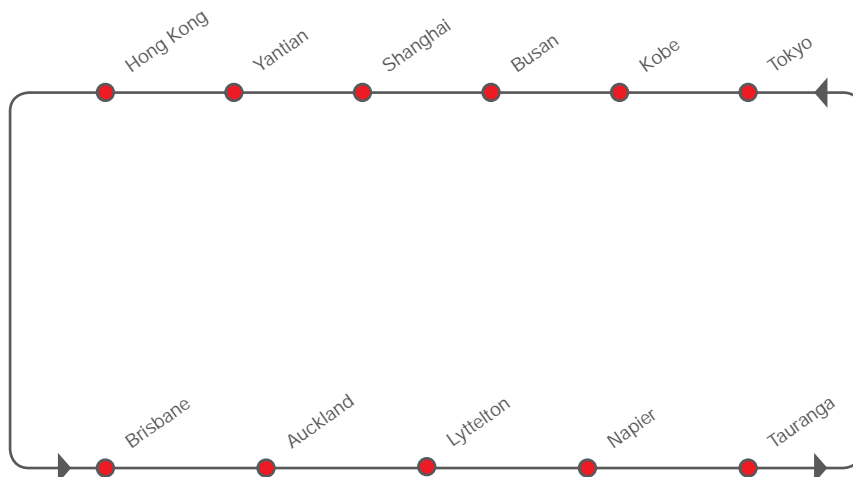

ASIA – AUSTRALIA / NEW ZEALAND

ASIA – AUSTRALIA / NEW ZEALAND [transit time in days]

SOUTHBOUND

		TO								
		Brisbane	Auckland	Lyttelton	Napier	Tauranga	Wellington*	Nelson*	New Plymouth	
FROM		Sun	Fri	Mon	Wed	Thu	Sun	Mon	Wed	
Tokyo	Wed	18	23	26	28	29	32	33	35	
Kobe	Thu	17	22	25	27	28	31	32	34	
Busan	Sat	15	20	23	25	26	29	30	32	
Shanghai	Mon	13	18	21	23	24	27	28	30	
Yantian	Wed	11	16	19	21	22	25	26	28	
Hong Kong	Thu	10	15	18	20	21	24	25	27	

* Transhipment via Lyttelton

AUSTRALIA / NEW ZEALAND – ASIA [transit time in days]

NORTHBOUND

		TO						
		Tokyo	Kobe	Busan	Shanghai	Yantian	Hong Kong	
FROM		Tue	Thu	Fri	Sun	Wed	Wed	
Brisbane	Mon	22	24	25	27	30	30	
New Plymouth**	Wed	20	22	23	25	28	28	
Auckland	Sat	17	19	20	22	25	25	
Wellington*	Sun	16	18	19	21	24	24	
Nelson*	Mon	15	17	18	20	23	23	
Lyttelton	Tue	14	16	17	19	22	22	
Napier	Thu	12	14	15	17	20	20	
Tauranga	Fri	11	13	14	16	19	19	

* Transhipment via Tauranga
 ** Transhipment via Auckland

LINER OPERATOR HAMBURG SÜD

PORT ROTATION

Round voyage	42 days
Frequency	fixed-day weekly
Vessels	6 vessels
Capacity	2800 – 3500 TEU
Reefer plugs	350 – 500 per sailing