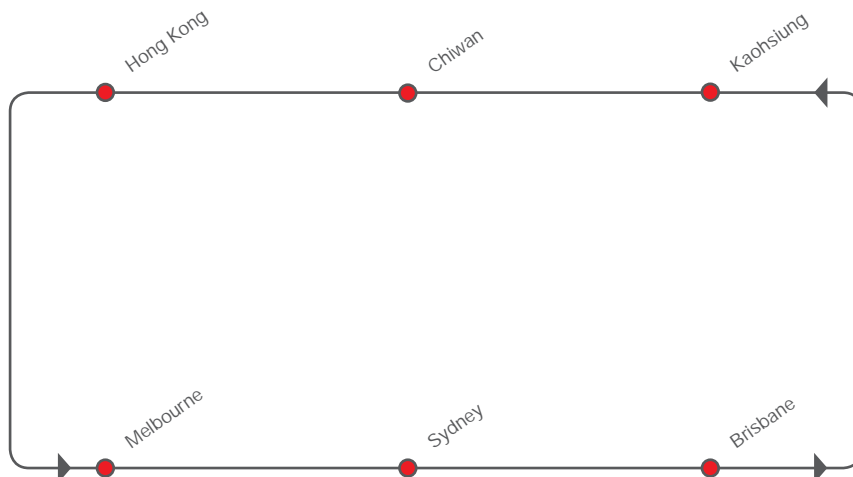

Asia – Australia / New Zealand

	Page
Asia – Australia SOUTHERN LOOP	
Australia – Asia SOUTHERN LOOP	130
Asia – Australia NORTHERN LOOP	
Australia – Asia NORTHERN LOOP	132
Asia – Australia PEAK SEASON	
Australia – Asia PEAK SEASON	134
Asia – Australia / New Zealand	
Australia / New Zealand – Asia	136
Southeast Asia – Australia	
Australia – Southeast Asia	138
Southeast Asia – New Zealand	
New Zealand – Southeast Asia	140

Asia - Australia / New Zealand

ASIA – AUSTRALIA

ASIA – AUSTRALIA [transit time in days]

SOUTHBOUND

		TO		
FROM		Melbourne	Sydney	Brisbane
		Sat	Tue	Fri
Kaohsiung	Fri	15	18	21
Chiwan	Sun	13	16	19
Hong Kong	Mon	12	15	18

AUSTRALIA – ASIA [transit time in days]

NORTHBOUND

		TO		
FROM		Kaohsiung	Chiwan	Hong Kong
		Thu	Sat	Sun
Melbourne	Mon	17	19	20
Sydney	Thu	14	16	17
Brisbane	Sun	11	13	14

LINER OPERATOR HAMBURG SÜD

PORT ROTATION

* Transhipment via Tauranga
 ** Transhipment via Auckland

LINER OPERATOR HAMBURG SÜD

PORT ROTATION

Round voyage	42 days
Frequency	fixed-day weekly
Vessels	6 vessels
Capacity	2800 – 3500 TEU
Reefer plugs	350 – 500 per sailing