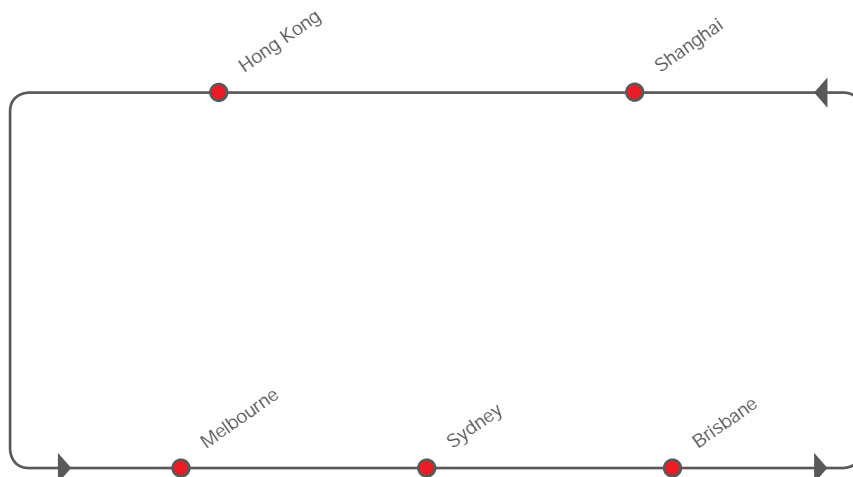

ASIA – AUSTRALIA

ASIA – AUSTRALIA [transit time in days]

SOUTHBOUND

		TO		
		Melbourne	Sydney	Melbourne
FROM		Mon	Thu	Sun
Shanghai	Sat	16	19	22
Hong Kong	Wed	12	15	18

AUSTRALIA – ASIA [transit time in days]

NORTHBOUND

		TO	
		Shanghai	Hong Kong
FROM		Thu	Tue
Melbourne	Wed	15	20
Sydney	Fri	13	18
Brisbane	Mon	10	15

This service is running only temporarily.

LINER OPERATOR HAMBURG SÜD

PORT ROTATION