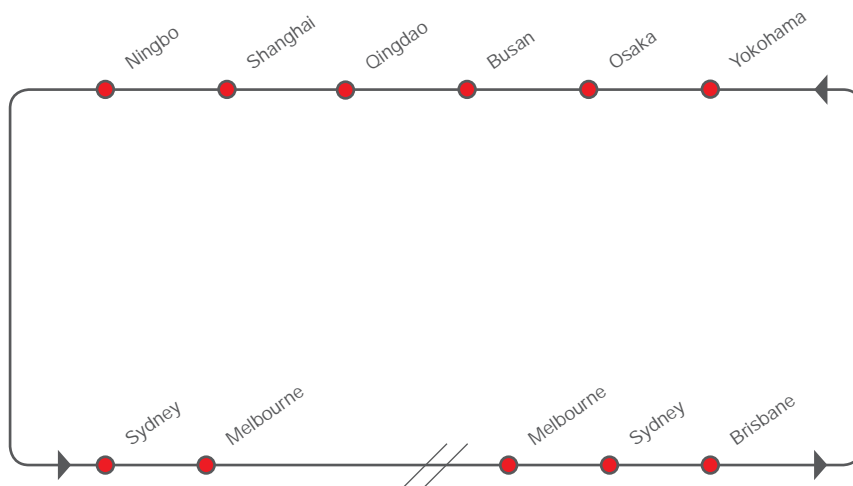

ASIA – AUSTRALIA

ASIA – AUSTRALIA [transit time in days]

SOUTHBOUND

		TO	
		Sydney	Melbourne
FROM		Mon	Fri
Yokohama	Tue	20	24
Osaka	Thu	18	22
Busan	Sat	16	20
Qingdao	Mon	14	18
Shanghai	Thu	11	15
Ningbo	Fri	10	14

LINER OPERATOR HAMBURG SÜD

PORT ROTATION

Round voyage	42 days
Frequency	fixed-day weekly
Vessels	10 vessels*
Capacity	4500 – 4800 TEU
Reefer plugs	400 – 770 per sailing

*Hamburg Süd uses only a route section of the service

RECEIVING / DELIVERY ADDRESSES

Australia / Brisbane
 Patrick Terminal
 Port Drive, Fishermans Island
 QLD 4178
Rail:
 Brisbane Multimodal Terminal
 Port Drive, Fishermans Island
 QLD 4178

Australia / Melbourne
 DP World Terminal
 West Swanson Terminal
 Mackenzie Road
 West Melbourne VIC 3001

* Transhipment via Tauranga
 ** Transhipment via Auckland

LINER OPERATOR HAMBURG SÜD

PORT ROTATION

Round voyage	42 days
Frequency	fixed-day weekly
Vessels	6 vessels
Capacity	2800 – 3500 TEU
Reefer plugs	350 – 500 per sailing