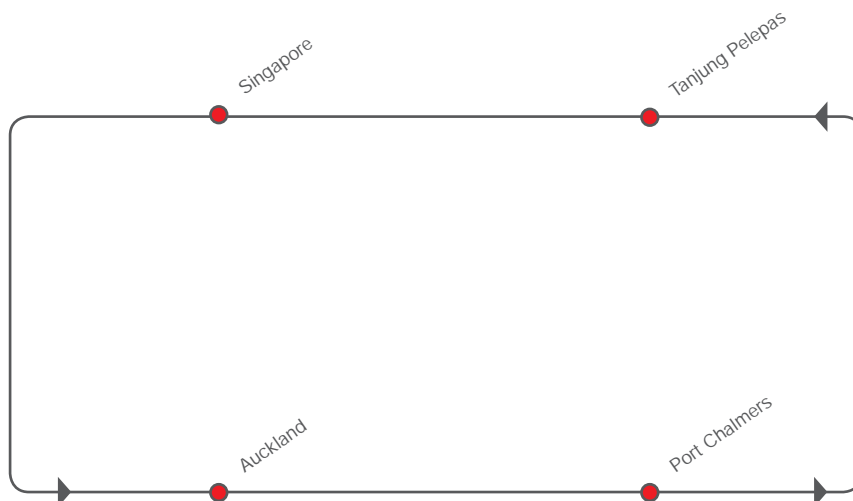

NORTHBOUND

TO

FROM

Tanjung Pelepas Singapore

		Mon	Wed
Auckland	Wed	12	14
Port Chalmers	Fri	10	12

LINER OPERATOR HAMBURG SÜD

PORT ROTATION

Round voyage	28 days
Frequency	fixed-day weekly
Vessels	4 vessels
Capacity	4100 TEU
Reefer plugs	700 – 1000 per sailing