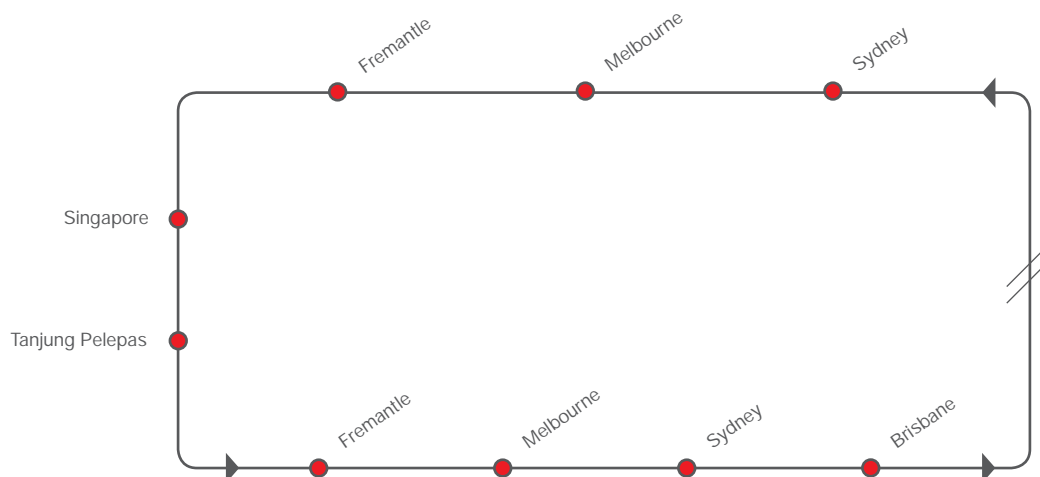

SOUTHEAST ASIA – AUSTRALIA

SOUTHEAST ASIA – AUSTRALIA [transit time in days]

SOUTHBOUND

		TO			
		Fremantle	Melbourne	Sydney	Brisbane
FROM					
Singapore	Sat	7	12	15	19
Tanjung Pelepas	Sun	6	11	14	18

AUSTRALIA – SOUTHEAST ASIA [transit time in days]

NORTHBOUND

		TO	
		Singapore	Tanjung Pelepas
FROM			
Sydney	Wed	16	17
Melbourne	Sat	13	14
Fremantle	Fri	7	8

LINER OPERATOR HAMBURG SÜD

PORT ROTATION

Round voyage	35 days
Frequency	fixed-day weekly
Vessels	10 vessels*
Capacity	4500 – 4800 TEU
Reefer plugs	400 – 770 per sailing

*Hamburg Süd uses only a route section of the service

RECEIVING / DELIVERY ADDRESSES

Australia / Brisbane

Patrick Terminal
Port Drive, Fishermans Island
QLD 4178

Rail:
Brisbane Multimodal Terminal
Port Drive, Fishermans Island
QLD 4178

NORTHBOUND

TO

FROM

Tanjung Pelepas Singapore

		Mon	Wed
Auckland	Wed	12	14
Port Chalmers	Fri	10	12

LINER OPERATOR HAMBURG SÜD

PORT ROTATION

Round voyage	28 days
Frequency	fixed-day weekly
Vessels	4 vessels
Capacity	4100 TEU
Reefer plugs	700 – 1000 per sailing