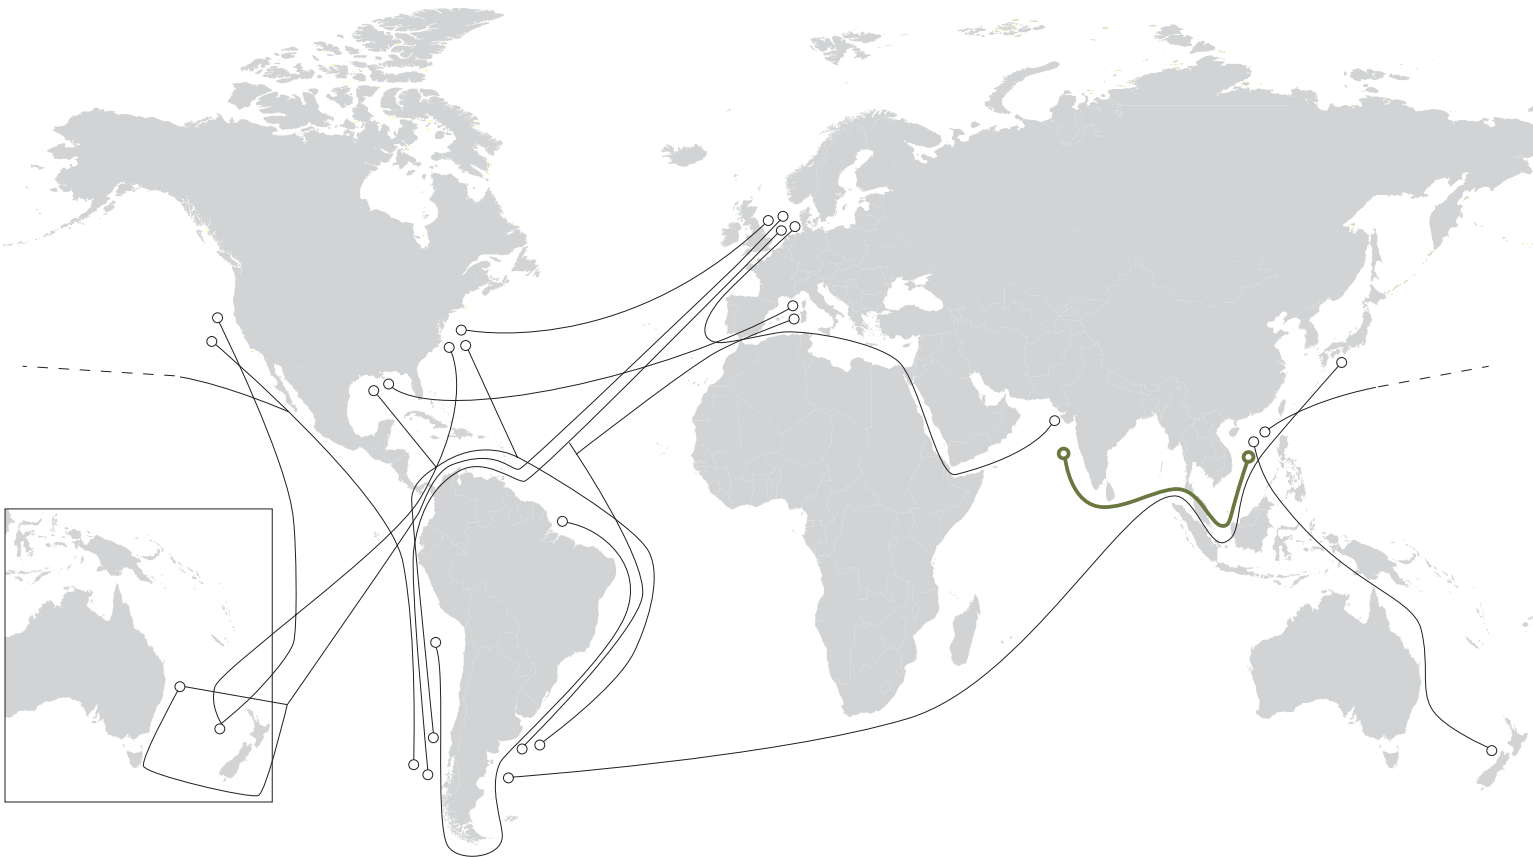

Asia – India / Pakistan

	Page
Asia – India / Pakistan CHINA – SOUTHEAST ASIA / INDIA / SRI LANKA	
Pakistan / India – Asia INDIA / SRI LANKA / SOUTHEAST ASIA – CHINA	126

Asia - India / Pakistan

ASIA – INDIA / PAKISTAN

CHINA – SOUTHEAST ASIA / INDIA / SRI LANKA [transit time in days]

WESTBOUND

TO FROM		Port				
		Singapore	Kelang	Nhava Sheva	Pipavav	Colombo
		Mon	Wed	Tue	Thu	Sun
Shanghai	Sun	8	10	16	18	21
Ningbo	Tue	6	8	14	16	19
Hong Kong	Fri	3	5	11	13	16
Singapore	Tue	-	1	7	9	12
Port Kelang	Wed	-	-	6	8	11

INDIA / SRI LANKA / SOUTHEAST ASIA – CHINA [transit time in days]

EASTBOUND

TO FROM		Port				
		Kelang	Singapore	Hong Kong	Shanghai	Ningbo
		Thu	Fri	Tue	Sat	Mon
Nhava Sheva	Wed	8	9	13	17	19
Pipavav	Thu	7	8	12	16	18
Colombo	Sun	4	5	9	13	15
Port Kelang	Fri	-	0.5	4	8	10
Singapore	Sat	-	-	3	7	9

LINER OPERATOR HAMBURG SÜD

PORT ROTATION

Round voyage	35 days
Frequency	fixed-day weekly
Vessels	5 vessels
Capacity	2700 TEU
Reefer plugs	400 – 500 per sailing

RECEIVING / DELIVERY ADDRESSES

China / Hong Kong