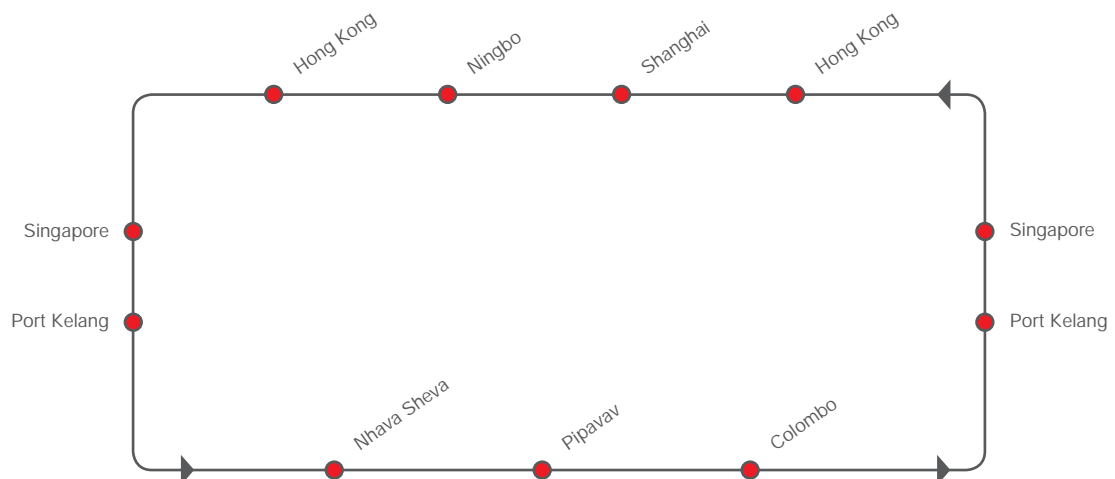

CHINA – SOUTHEAST ASIA / INDIA / SRI LANKA [transit time in days]

WESTBOUND

TO FROM		Port				
		Singapore	Kelang	Nhava Sheva	Pipavav	Colombo
		Mon	Wed	Tue	Thu	Sun
Shanghai	Sun	8	10	16	18	21
Ningbo	Tue	6	8	14	16	19
Hong Kong	Fri	3	5	11	13	16
Singapore	Tue	-	1	7	9	12
Port Kelang	Wed	-	-	6	8	11

INDIA / SRI LANKA / SOUTHEAST ASIA – CHINA [transit time in days]

EASTBOUND

TO FROM		Port				
		Kelang	Singapore	Hong Kong	Shanghai	Ningbo
		Thu	Fri	Tue	Sat	Mon
Nhava Sheva	Wed	8	9	13	17	19
Pipavav	Thu	7	8	12	16	18
Colombo	Sun	4	5	9	13	15
Port Kelang	Fri	-	0.5	4	8	10
Singapore	Sat	-	-	3	7	9

LINER OPERATOR HAMBURG SÜD

PORT ROTATION

Round voyage	35 days
Frequency	fixed-day weekly
Vessels	5 vessels
Capacity	2700 TEU
Reefer plugs	400 – 500 per sailing

RECEIVING / DELIVERY ADDRESSES

China / Hong Kong

India / Nhava Sheva

Gateway Terminal India Pvt. Ltd (GTI)
GTI House
Jawaharlal Nehru Port
Sheva, Navi Mumbai – 400 707

India / Pipavav

Port Pipavav, Port Office
Post Uchhaiya. Via Rajula,
District Amreli,
Gujarat-365 560
India