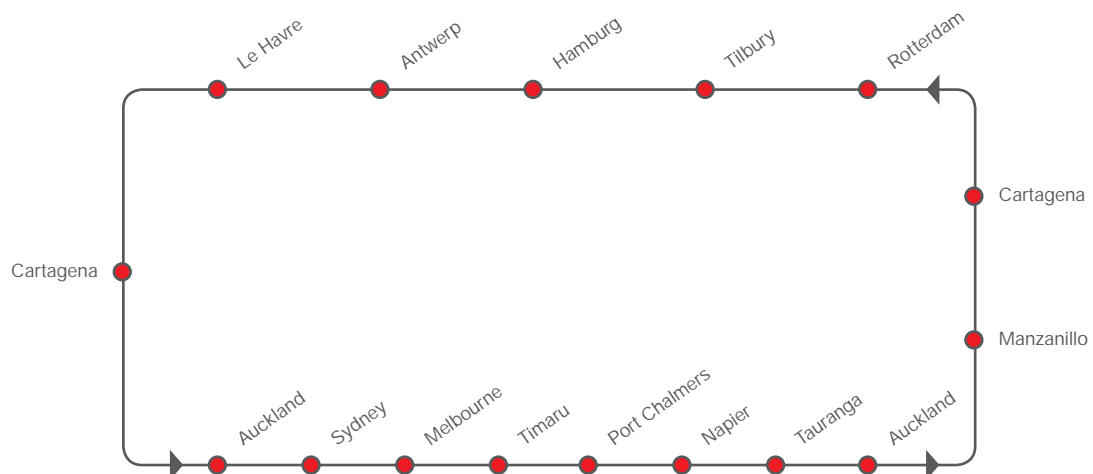

¹⁾ transhipment via Sydney ²⁾ transhipment via Melbourne

AUSTRALIA / NEW ZEALAND – CENTRAL AMERICA / EUROPE [transit time in days incl. transhipment time]

NORTHBOUND

		TO						
		Manzanillo	Cartagena	Rotterdam	Tilbury	Hamburg	Antwerp	Le Havre
FROM		Mon	Wed	Fri	Sun	Tue	Thu	Sun
Fremantle ¹⁾	Sat	37	39	55	57	59	61	57
Sydney	Sat	30	32	48	50	52	54	50
Adelaide ¹⁾	Sun	29	31	47	49	51	53	49
Melbourne	Tue	27	29	45	47	49	51	47
Brisbane ²⁾	Sun	22	24	40	42	44	46	42
Timaru	Sun	22	24	40	42	44	46	42
Port Chalmers	Mon	21	23	39	41	43	45	41
Napier	Wed	19	21	37	39	41	43	39
Tauranga	Thu	18	20	36	38	40	42	38
Auckland	Fri	17	19	35	37	39	41	37
Manzanillo	Tue – Fri	–	–	14	16	18	20	19
Cartagena	Wed – Thu	–	–	12	14	16	18	18

¹⁾ transhipment via Melbourne ²⁾ transhipment via Auckland

TRANSIT TIMES EUROPE page 142

LINER OPERATOR HAMBURG SÜD

PORT ROTATION

Round voyage	42 – 56 – 70 days
Frequency	fixed-day weekly
Vessels	6 – 8 – 10 vessels
Capacity	2000 – 2800 TEU
Reefer plugs	300 – 600 per sailing

RECEIVING / DELIVERY ADDRESSES

Australia / Adelaide

DP World Terminal
No. 6 Berth
Coghlan Road, Outer Harbour
Port Adelaide SA 5015

Australia / Brisbane

DP World Terminal
Fishermans Island Terminal
Port Drive, Wynnum QLD 4178

New Zealand / Timaru

Primeport Timaru
Maritime House, Marine Parade
P.O. Box 544
Timaru
New Zealand

Panama / Manzanillo

Manzanillo International Terminal
Coco Solo Sur, Moulten Avenue
Colon, Republic of Panama
Colon Free Zone
P.O. Box 0302-00239