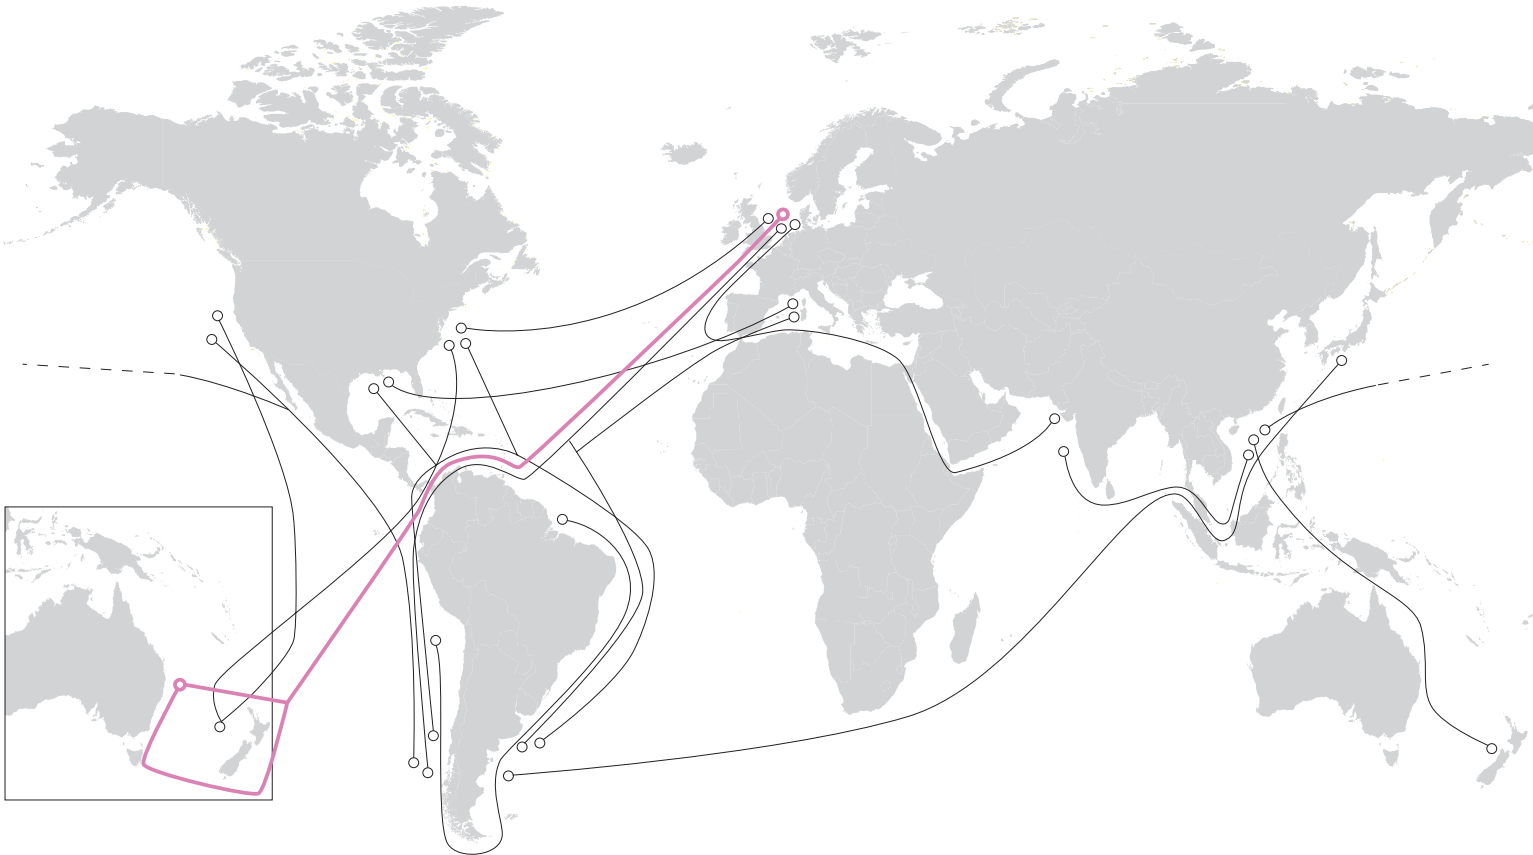

Europe – Central America / New Zealand / Australia

	Page
Europe – Central America / New Zealand / Australia	
Australia / New Zealand – Central America / Europe	52

Europe – Central America / New Zealand / Australia

EUROPE – CENTRAL AMERICA / NEW ZEALAND / AUSTRALIA [transit time in days incl. transhipment time]

SOUTHBOUND

		TO									
		Cartagena	Auckland	Sydney	Melbourne	Brisbane ¹⁾	Adelaide ²⁾	Timaru	Port Chalmers	Napier	
FROM		Tue	Tue	Fri	Mon	Mon	Thu	Sat	Sun	Tue	
Rotterdam	Sat	17	38	41	44	44	47	49	50	52	
Tilbury	Mon	15	36	39	42	42	45	47	48	50	
Hamburg	Wed	13	34	37	40	40	43	45	46	48	
Le Havre	Thu	11	33	36	39	39	42	44	45	47	
Antwerp	Fri	11	32	35	38	38	41	43	44	46	
Cartagena	Tue	–	19	22	25	25	28	30	31	33	

¹⁾ transhipment via Sydney ²⁾ transhipment via Melbourne

AUSTRALIA / NEW ZEALAND – CENTRAL AMERICA / EUROPE [transit time in days incl. transhipment time]

NORTHBOUND

		TO						
		Manzanillo	Cartagena	Rotterdam	Tilbury	Hamburg	Antwerp	Le Havre
FROM		Mon	Wed	Fri	Sun	Tue	Thu	Sun
Fremantle ¹⁾	Sat	37	39	55	57	59	61	57
Sydney	Sat	30	32	48	50	52	54	50
Adelaide ¹⁾	Sun	29	31	47	49	51	53	49
Melbourne	Tue	27	29	45	47	49	51	47
Brisbane ²⁾	Sun	22	24	40	42	44	46	42
Timaru	Sun	22	24	40	42	44	46	42
Port Chalmers	Mon	21	23	39	41	43	45	41
Napier	Wed	19	21	37	39	41	43	39
Tauranga	Thu	18	20	36	38	40	42	38
Auckland	Fri	17	19	35	37	39	41	37
Manzanillo	Tue – Fri	–	–	14	16	18	20	19
Cartagena	Wed – Thu	–	–	12	14	16	18	18

¹⁾ transhipment via Melbourne ²⁾ transhipment via Auckland

TRANSIT TIMES EUROPE page 142

LINER OPERATOR HAMBURG SÜD

PORT ROTATION

Round voyage	42 – 56 – 70 days
Frequency	fixed-day weekly
Vessels	6 – 8 – 10 vessels
Capacity	2000 – 2800 TEU
Reefer plugs	300 – 600 per sailing