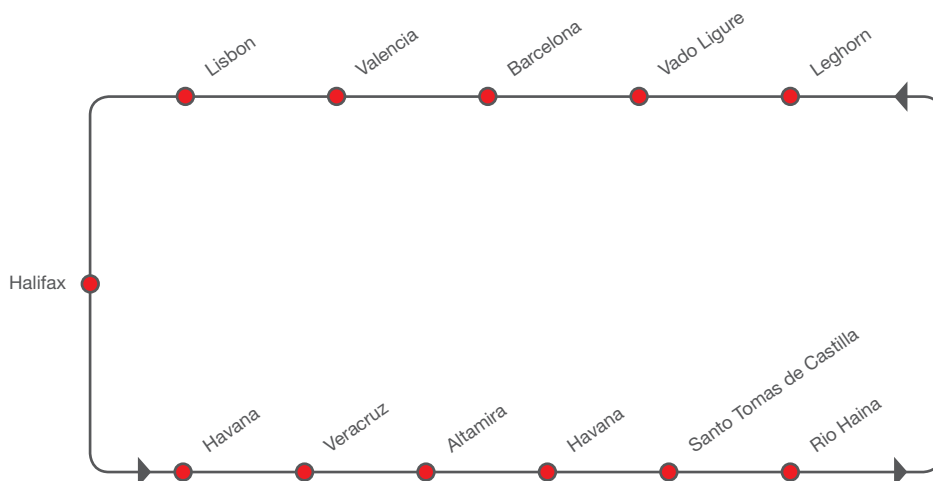

# WEST MEDITERRANEAN – CANADA / CUBA / CENTRAL AMERICA

WEST MEDITERRANEAN – CANADA / CUBA / CENTRAL AMERICA [transit time in days]

WESTBOUND

TO FROM	Halifax	Havana	Veracruz	Altamira	Santos Tomas de Castilla	Rio Haina
Leghorn	13	18	22	23	30	33
Vado Ligure	12	17	21	22	29	32
Barcelona	10	15	19	20	27	30
Valencia	9	14	18	19	26	29
Lisbon	6	11	15	16	23	26

CANADA / CUBA / CENTRAL AMERICA – WEST MEDITERRANEAN [transit time in days]

EASTBOUND

TO FROM	Leghorn	Vado Ligure	Barcelona	Valencia	Lisbon	Halifax
Halifax	32	33	35	37	39	–
Veracruz	23	24	26	28	30	37
Altamira	22	23	25	27	29	36
Havana	18	19	21	23	25	32
Santo Tomas de Castilla	16	17	19	21	23	30
Rio Haina	11	12	14	16	18	25

LINER OPERATOR HAMBURG SÜD

PORT ROTATION

<b>Round voyage</b>	47 days
<b>Frequency</b>	every 16 days
<b>Vessels</b>	3 vessels
<b>Capacity</b>	1700 TEU
<b>Reefer plugs</b>	200 – 300 per sailing

##### **Italy / Vado Ligure**

Reefer Terminal Spa  
Banchina Raffaello Orsero –  
Portovado  
17028 Bergeggi (SV)  
Italy