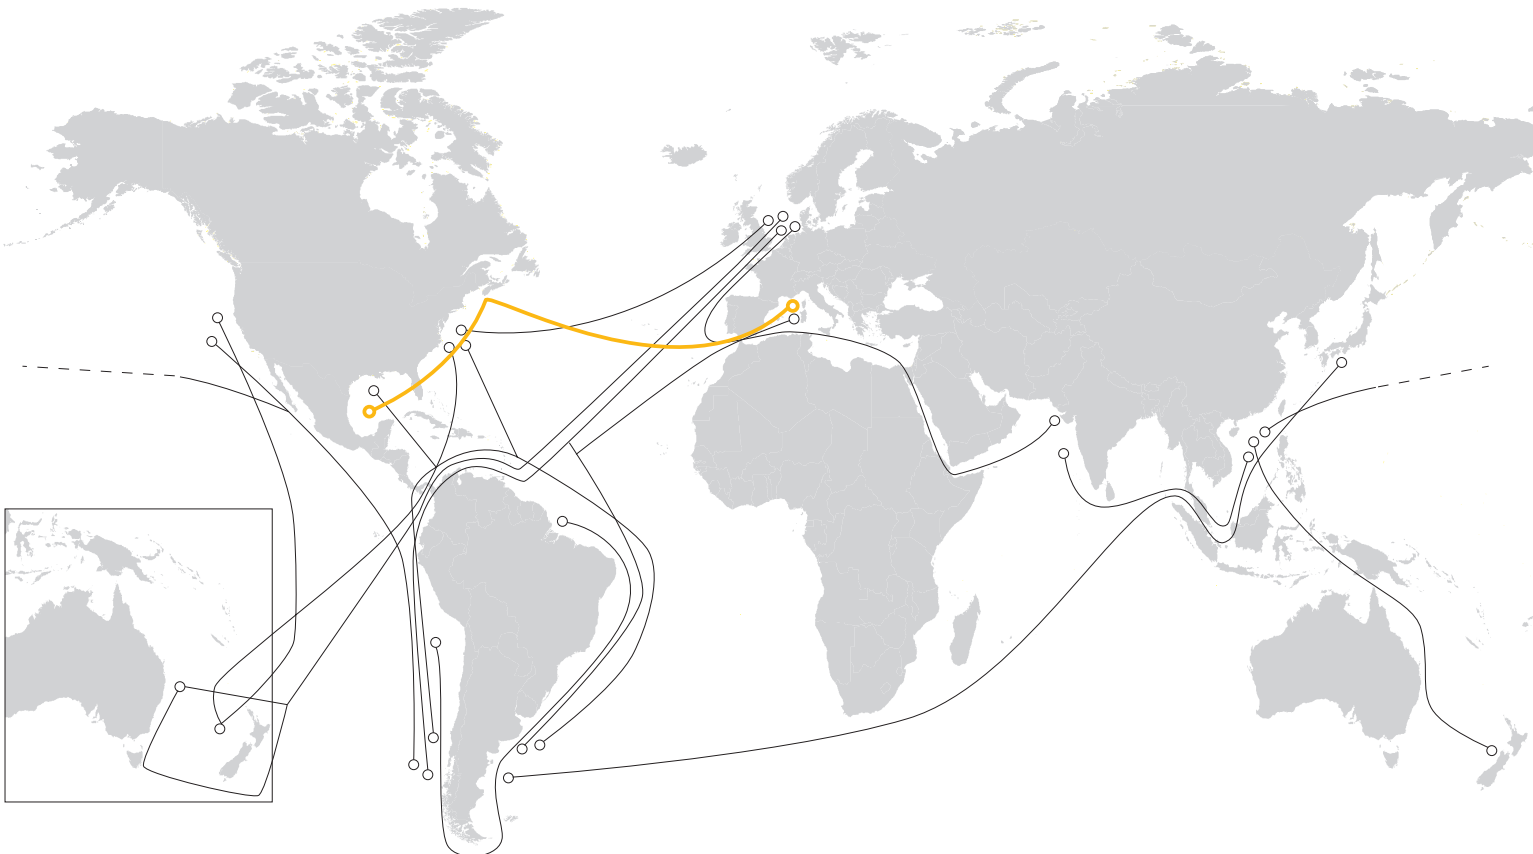

## Mediterranean – Canada / Central America

	Page
<b>West Mediterranean – Canada / Cuba / Central America</b>	
<b>Canada / Cuba / Central America – West Mediterranean</b> .....	44

 Mediterranean – Canada / Central America

# WEST MEDITERRANEAN – CANADA / CUBA / CENTRAL AMERICA

WEST MEDITERRANEAN – CANADA / CUBA / CENTRAL AMERICA [transit time in days]

WESTBOUND

TO FROM	Halifax	Havana	Veracruz	Altamira	Santos Tomas de Castilla	Rio Haina
Leghorn	13	18	22	23	30	33
Vado Ligure	12	17	21	22	29	32
Barcelona	10	15	19	20	27	30
Valencia	9	14	18	19	26	29
Lisbon	6	11	15	16	23	26

CANADA / CUBA / CENTRAL AMERICA – WEST MEDITERRANEAN [transit time in days]

EASTBOUND

TO FROM	Leghorn	Vado Ligure	Barcelona	Valencia	Lisbon	Halifax
Halifax	32	33	35	37	39	–
Veracruz	23	24	26	28	30	37
Altamira	22	23	25	27	29	36
Havana	18	19	21	23	25	32
Santo Tomas de Castilla	16	17	19	21	23	30
Rio Haina	11	12	14	16	18	25

LINER OPERATOR HAMBURG SÜD

PORT ROTATION

<b>Round voyage</b>	47 days
<b>Frequency</b>	every 16 days
<b>Vessels</b>	3 vessels
<b>Capacity</b>	1700 TEU
<b>Reefer plugs</b>	200 – 300 per sailing