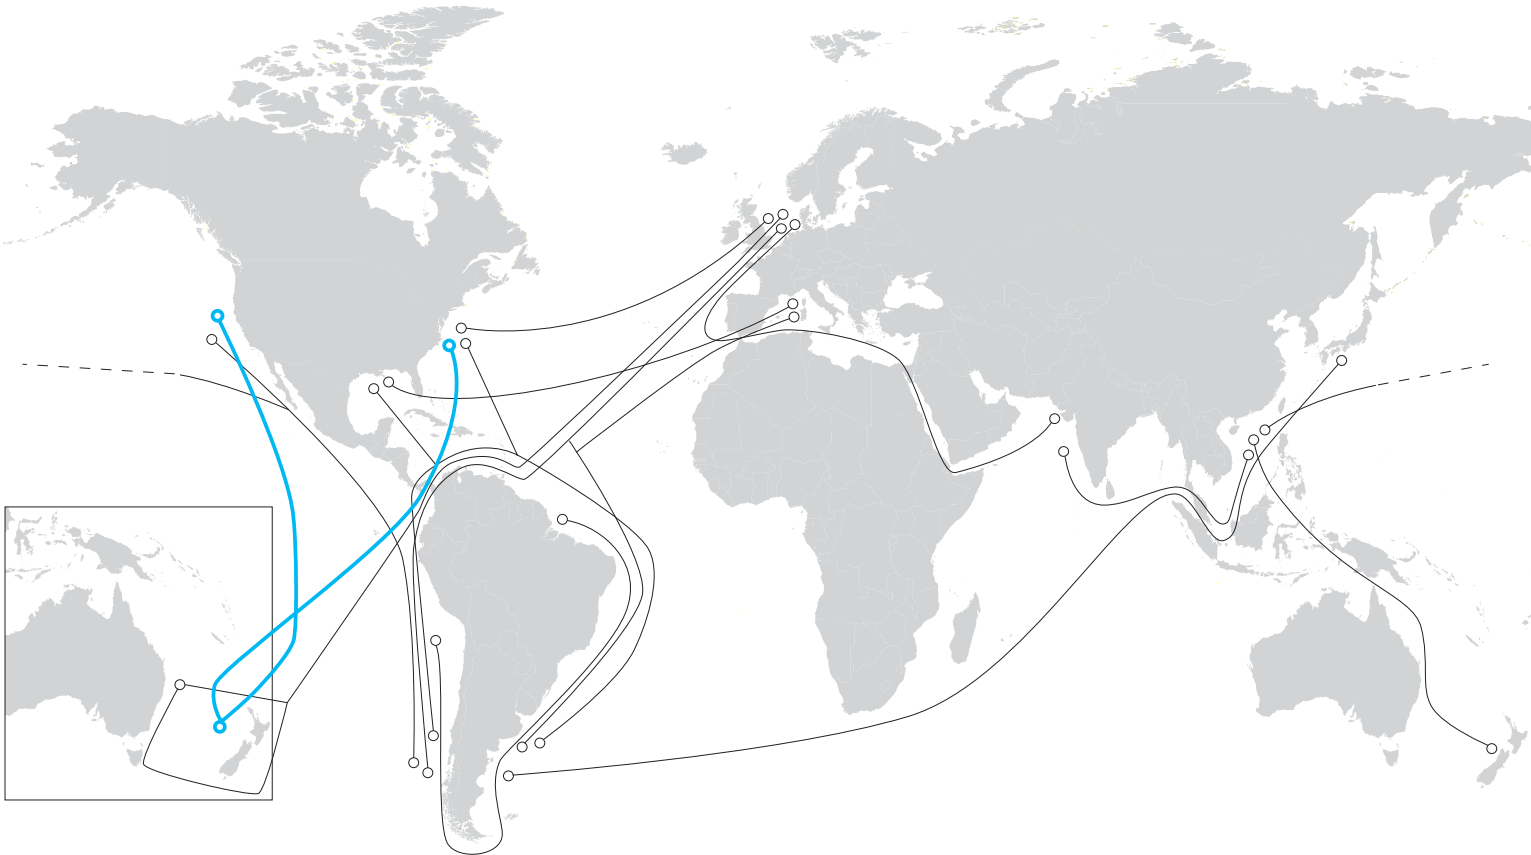

North America – New Zealand / Australia / Pacific Islands

	Page
North America East Coast – Central America / New Zealand / Australia	
Australia / New Zealand – Central America / North America East Coast	92
North America West Coast – New Zealand / Australia PACIFIC SOUTH WEST	
New Zealand / Australia – North America West Coast PACIFIC SOUTH WEST	94
North America West Coast – New Zealand / Australia PACIFIC NORTH WEST	
New Zealand / Australia – North America West Coast PACIFIC NORTH WEST	96
North America West Coast – Pacific Islands	
Pacific Islands – North America West Coast	98
Australia / New Zealand – Pacific Islands	100
New Zealand – Australia TRANS TASMAN	
Australia – New Zealand TRANS TASMAN	102

North America – New Zealand / Australia / Pacific Islands

NORTH AMERICA EAST COAST – CENTRAL AMERICA / NEW ZEALAND / AUSTRALIA [transit time in days]

SOUTHBOUND

		TO						
FROM		Balboa	Auckland	Sydney	Melbourne	Brisbane ¹⁾	Adelaide ²⁾	Fremantle ¹⁾
		Fri	Tue	Fri	Mon	Mon	Thu	Mon
Philadelphia	Wed	9	27	30	33	33	36	40
Savannah	Sat	6	24	27	30	30	33	37
Cartagena	Thu	1	19	22	25	25	28	32

¹⁾ transhipment via Sydney ²⁾ transhipment via Melbourne

AUSTRALIA / NEW ZEALAND – CENTRAL AMERICA / NORTH AMERICA EAST COAST [transit time in days]

NORTHBOUND

		TO			
FROM		Manzanillo	Cartagena	Philadelphia	Savannah
		Mon	Wed	Tue	Fri
Fremantle ¹⁾	Sat	37	39	45	48
Sydney	Sat	30	32	38	41
Adelaide ¹⁾	Sun	29	31	37	40
Melbourne	Tue	27	29	35	38
Brisbane ²⁾	Sun	22	24	30	33
Timaru	Sun	22	24	30	33
Port Chalmers	Mon	21	23	29	32
Napier	Wed	19	21	27	30
Tauranga	Thu	18	20	26	29
Auckland	Fri	17	19	25	28
Manzanillo	Tue	-	1	7	10
Cartagena	Thu	-	-	5	8

¹⁾ transhipment via Melbourne ²⁾ transhipment via Auckland

TRANSIT TIMES NORTH AMERICA page 142

LINER OPERATOR HAMBURG SÜD

PORT ROTATION

Round voyage	70 days
Frequency	fixed-day weekly
Vessels	10 vessels
Capacity	2800 – 3500 TEU
Reefer plugs	500 – 800 per sailing