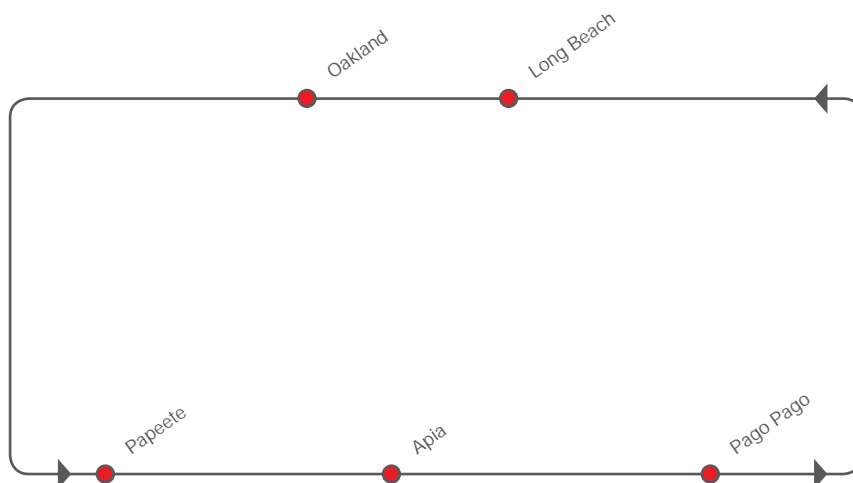

NORTH AMERICA WEST COAST – PACIFIC ISLANDS [transit time in days]

SOUTHBOUND

	TO			
FROM		Papeete	Apia	Pago Pago
Long Beach		11	14	15
Oakland		9	12	13

PACIFIC ISLANDS – NORTH AMERICA WEST COAST [transit time in days]

NORTHBOUND

	TO		
FROM		Long Beach	Oakland
Papeete		17	19
Apia		13	15
Pago Pago		11	13

TRANSIT TIMES NORTH AMERICA page 142

LINER OPERATOR HAMBURG SÜD

PORT ROTATION

Round voyage	29 days
Frequency	fortnightly
Vessels	2 vessels
Capacity	1100 – 1350 TEU
Reefer plugs	150 – 450 per sailing