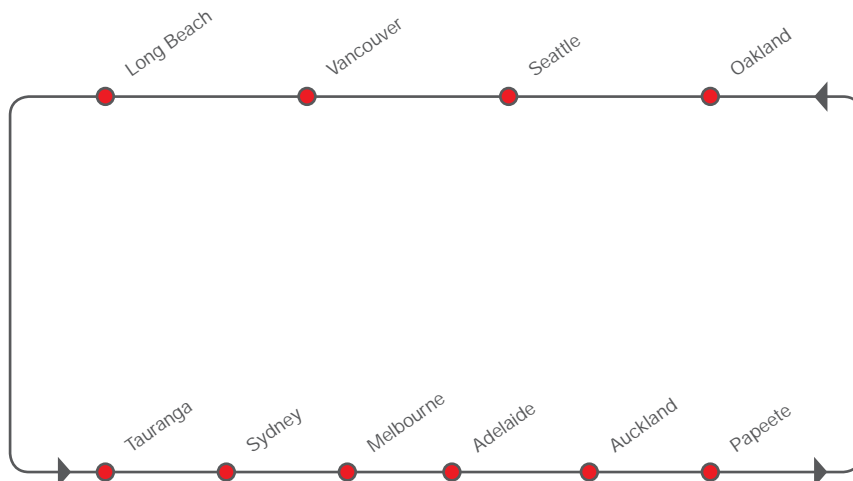

NORTH AMERICA WEST COAST – NEW ZEALAND / AUSTRALIA [transit time in days]

SOUTHBOUND

		TO					
FROM		Tauranga	Sydney	Melbourne	Brisbane ¹⁾	Adelaide	Papeete
		Fri	Tue	Fri	Tue	Sun	Fri
Oakland	Tue	24	28	31	35	33	45
Seattle	Fri	21	25	28	32	30	42
Vancouver	Sun	19	23	26	30	28	40
Long Beach	Thu	15	19	22	26	24	36
		¹⁾ Transhipment via Sydney					

NEW ZEALAND / AUSTRALIA – NORTH AMERICA WEST COAST [transit time in days]

NORTHBOUND

		TO			
FROM		Oakland	Seattle	Vancouver	Long Beach
		Tue	Fri	Sat	Wed
Fremantle ²⁾	Wed	34	37	38	42
Sydney	Wed	27	30	31	35
Melbourne	Sat	24	27	28	32
Adelaide	Mon	22	25	26	30
Brisbane ¹⁾	Mon	22	25	26	30
Auckland	Sun	16	19	20	24
Papeete	Fri	11	14	15	19
		¹⁾ Transhipment via Auckland			
		²⁾ Transhipment via Melbourne			

TRANSIT TIMES NORTH AMERICA page 142

LINER OPERATOR HAMBURG SÜD

PORT ROTATION

Round voyage	56 days
Frequency	fixed-day fortnightly
Vessels	4 vessels
Capacity	2500 – 2600 TEU
Reefer plugs	400 – 600 per sailing

NEW ZEALAND – AUSTRALIA [transit time in days incl transshipment time]

WESTBOUND

TO			
FROM	Sydney	Melbourne	Adelaide

Tauranga	4	6	9
Auckland	3	4	–

AUSTRALIA – NEW ZEALAND [transit time in days incl transshipment time]