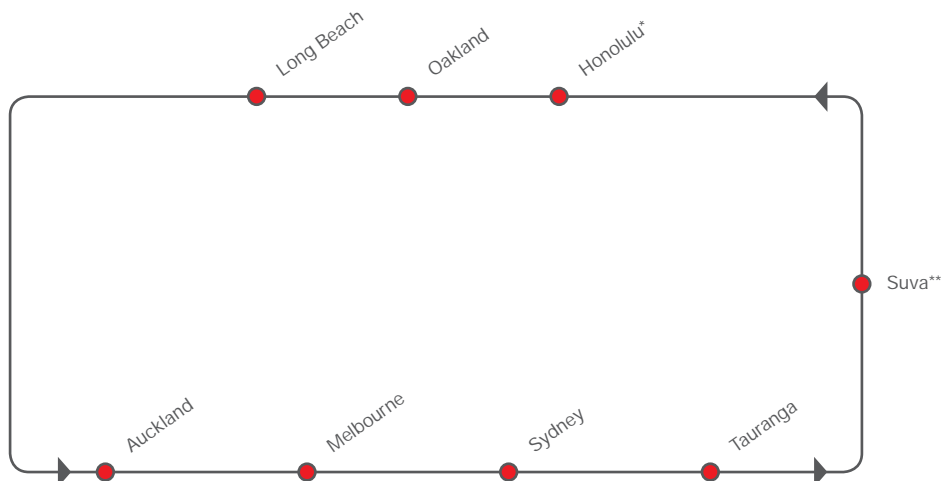

USA / Savannah

Georgia Port Authority
Garden City Terminal
Gate 4 Hwy 17 & Brampton Road
Savannah, GA 31408

NORTH AMERICA WEST COAST – NEW ZEALAND / AUSTRALIA

NORTH AMERICA WEST COAST – NEW ZEALAND / AUSTRALIA [transit time in days]

SOUTHBOUND

		TO						
FROM		Auckland	Melbourne	Adelaide ¹⁾	Sydney	Brisbane ²⁾	Fremantle ¹⁾	Suva**
		Mon	Sat	Tue	Tue	Tue	Tue	Thu
Honolulu*	Thu	25	30	33	33	40	40	–
Oakland	Thu	18	23	26	26	33	33	35
Long Beach	Sun	15	20	23	23	30	30	32
		* monthly ** fortnightly						
		¹⁾ Transhipment via Melbourne						
		²⁾ Transhipment via Sydney						

NEW ZEALAND / AUSTRALIA – NORTH AMERICA WEST COAST [transit time in days]

NORTHBOUND

		TO		
FROM		Honolulu*	Oakland	Long Beach
		Wed	Wed	Fri
Fremantle ¹⁾	Thu	27	34	36
Adelaide ¹⁾	Fri	19	26	28
Brisbane ²⁾	Sun	17	24	26
Melbourne	Sun	17	24	26
Sydney	Wed	14	21	23
Tauranga	Mon	9	16	18
Suva**	Fri	–	12	14
		* monthly ** fortnightly		
		¹⁾ Transhipment via Melbourne		
		²⁾ Transhipment via Auckland / Tauranga		

TRANSIT TIMES NORTH AMERICA page 142

LINER OPERATOR HAMBURG SÜD

PORT ROTATION

* monthly
** fortnightly

Round voyage	49 days
Frequency	fixed-day weekly
Vessels	7 vessels
Capacity	2500 – 2700 TEU
Reefer plugs	400 per sailing