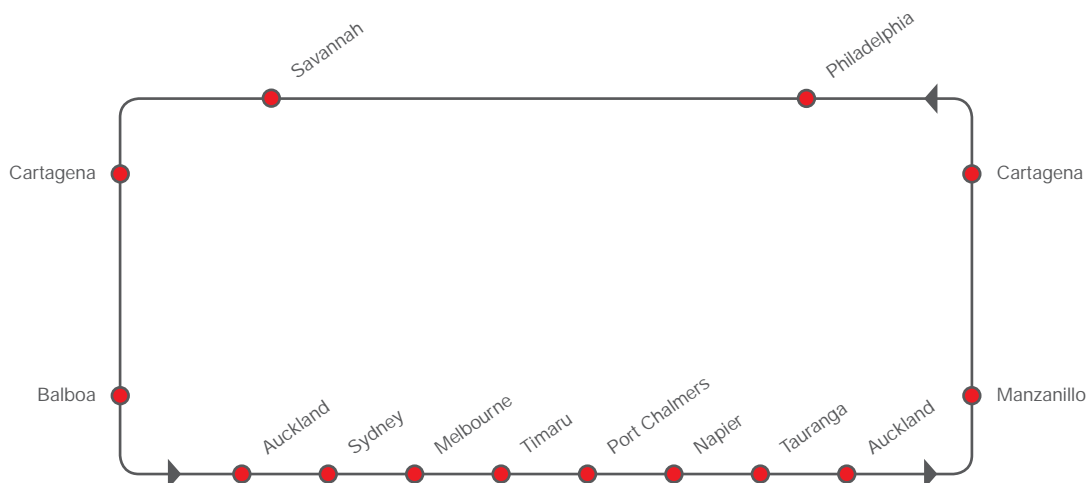

¹⁾ transhipment via Sydney ²⁾ transhipment via Melbourne

AUSTRALIA / NEW ZEALAND – CENTRAL AMERICA / NORTH AMERICA EAST COAST [transit time in days]

NORTHBOUND

		TO			
FROM		Manzanillo	Cartagena	Philadelphia	Savannah
		Mon	Wed	Tue	Fri
Fremantle ¹⁾	Sat	37	39	45	48
Sydney	Sat	30	32	38	41
Adelaide ¹⁾	Sun	29	31	37	40
Melbourne	Tue	27	29	35	38
Brisbane ²⁾	Sun	22	24	30	33
Timaru	Sun	22	24	30	33
Port Chalmers	Mon	21	23	29	32
Napier	Wed	19	21	27	30
Tauranga	Thu	18	20	26	29
Auckland	Fri	17	19	25	28
Manzanillo	Tue	-	1	7	10
Cartagena	Thu	-	-	5	8

¹⁾ transhipment via Melbourne ²⁾ transhipment via Auckland

TRANSIT TIMES NORTH AMERICA page 142

LINER OPERATOR HAMBURG SÜD

PORT ROTATION

Round voyage	70 days
Frequency	fixed-day weekly
Vessels	10 vessels
Capacity	2800 – 3500 TEU
Reefer plugs	500 – 800 per sailing

RECEIVING / DELIVERY ADDRESSES

Australia / Adelaide

DP World Terminal
No. 6 Berth
Coghlan Road, Outer Harbour
Port Adelaide SA 5015

Australia / Brisbane

DP World Terminal
Fishermans Island Terminal
Port Drive
Wynnum QLD 4178

USA / Savannah

Georgia Port Authority
Garden City Terminal
Gate 4 Hwy 17 & Brampton Road
Savannah, GA 31408

NORTH AMERICA WEST COAST – NEW ZEALAND / AUSTRALIA

NORTH AMERICA WEST COAST – NEW ZEALAND / AUSTRALIA [transit time in days]